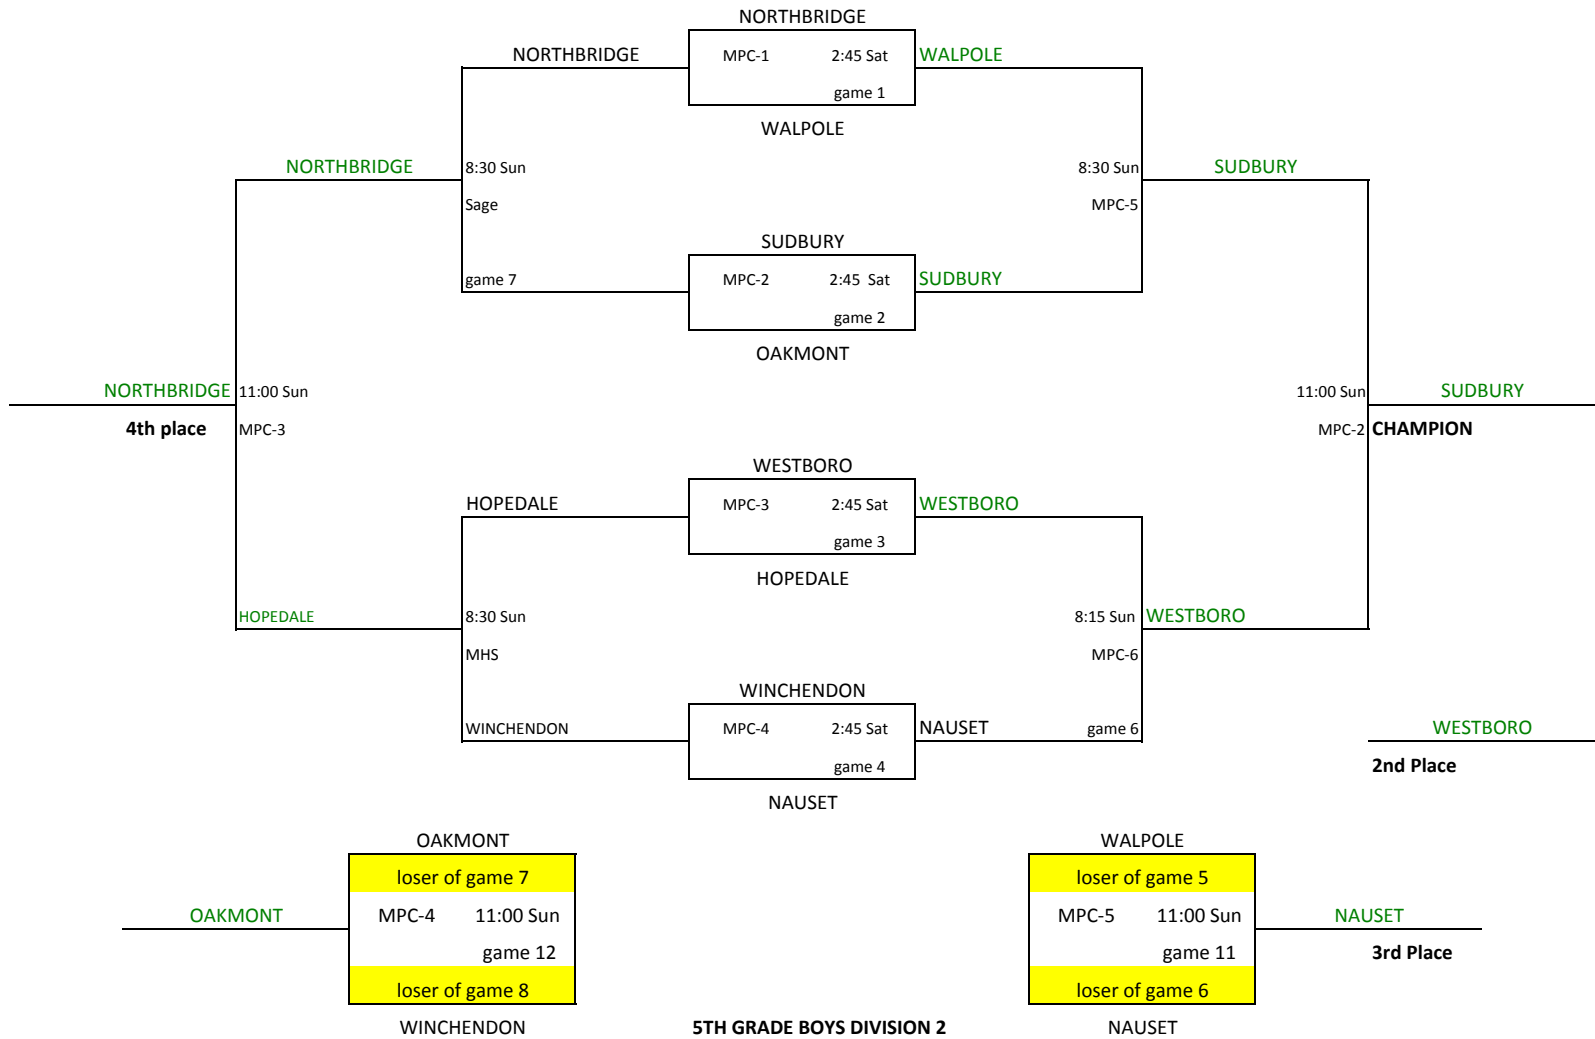

5th Grade Boys Div 2

5TH GRADE BOYS DIVISION 2

Seed	TEAM NAME	League Name
1	*Northbridge	SCMYBL
2	Westboro	Metro
3	Winchendon	NCMYBL
4	Sudbury	Metro
5	Oakmont	NCMYBL
6	Nauset	CAPE
7	Hopedale	SCMYBL
8	Walpole	Metro