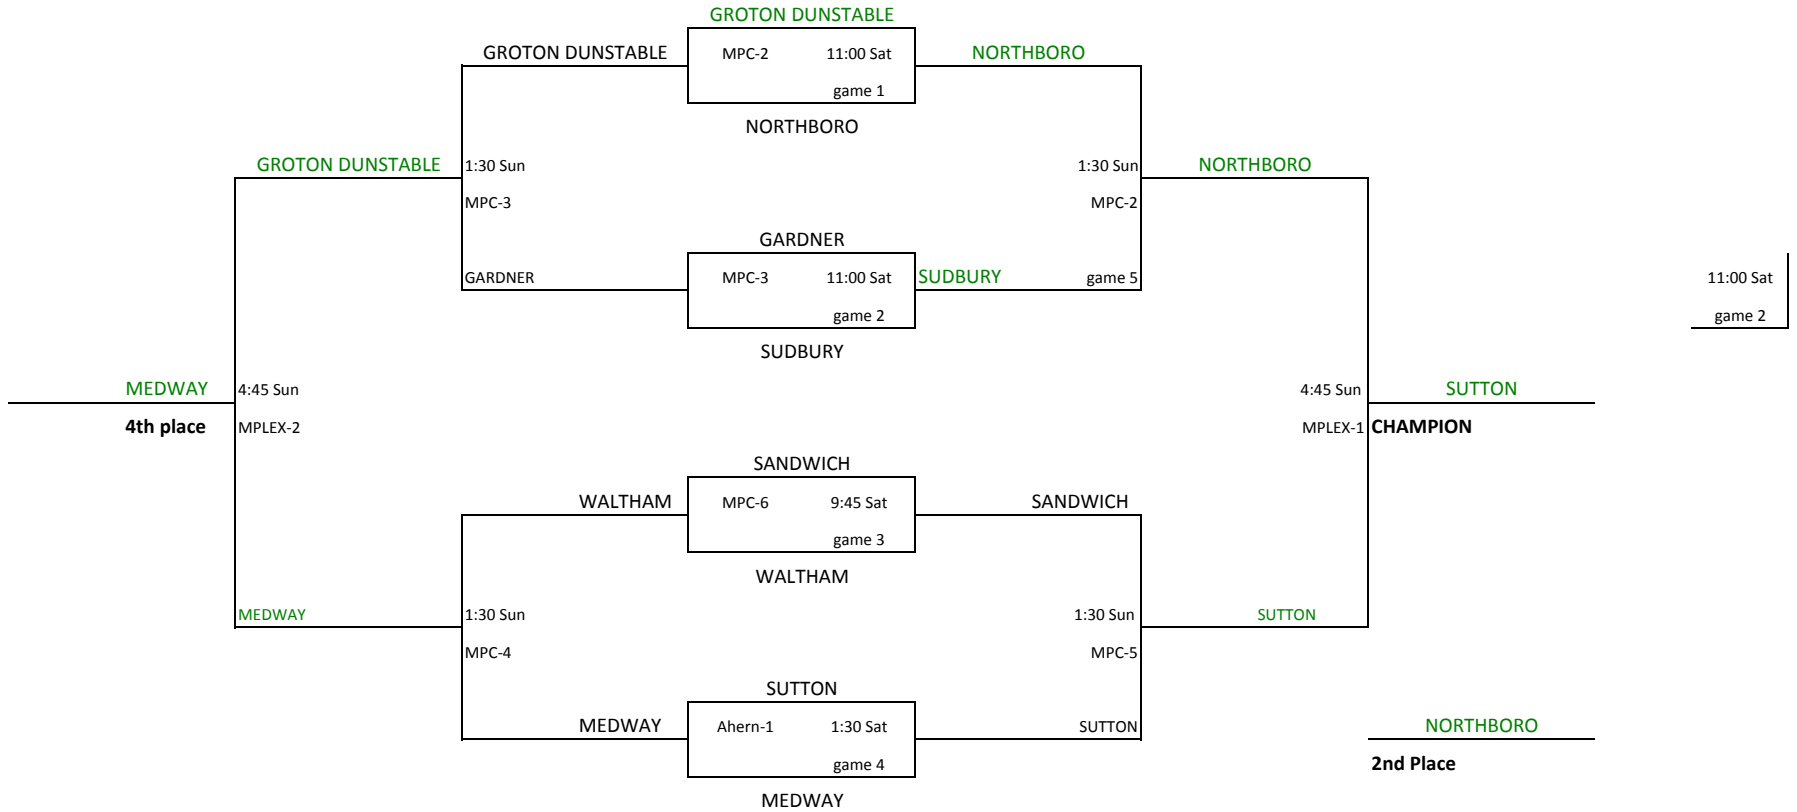

6th Grade Boys Div 2

GARDNER

loser of game 7

MPLEX-3 4:30 Sun
game 12

loser of game 8

WALTHAM

SUDBURY

loser of game 5

MPLEX-4 4:30 Sun
game 11

loser of game 6

SANDWICH

6TH GRADE BOYS DIVISION 2

Seed	TEAM NAME	League Name
1	Groton-Duns	CMYBL
2	Sandwich	Cape
3	Sutton	SCMYBL
4	Gardner	NCMYBL
5	Sudbury	Metrowest
6	Medway	Metrowest
7	Waltham	CYMBL
8	Northboro	SCMYBL