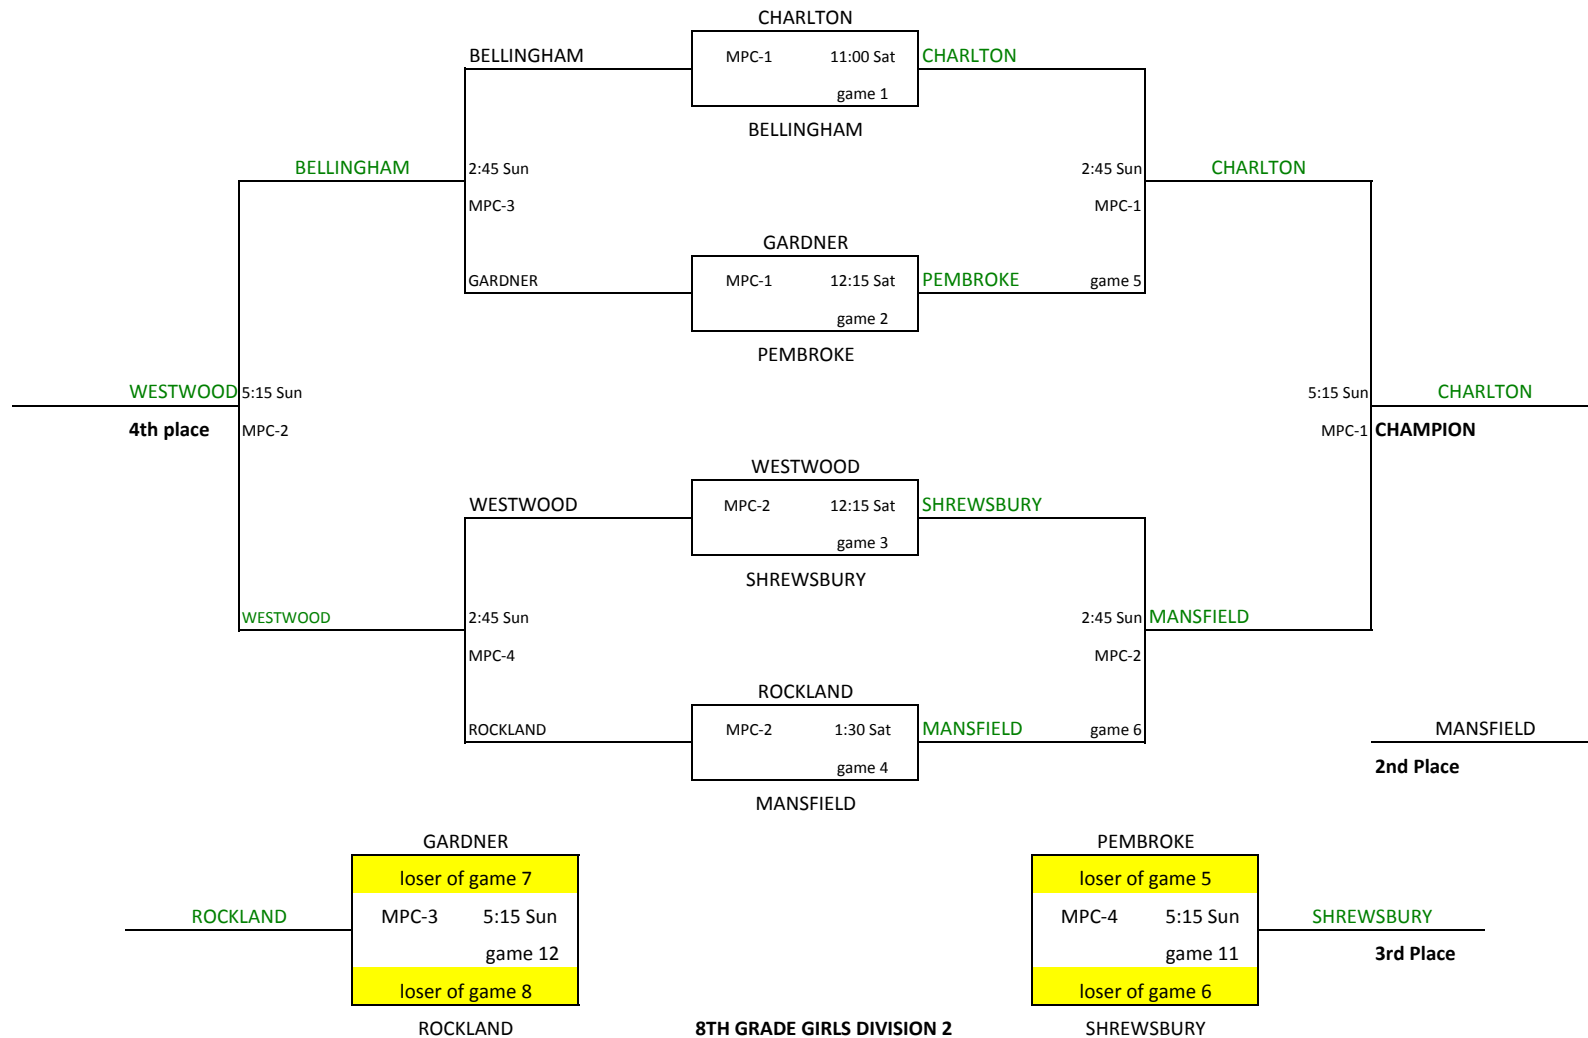

8th Grade Girls D2

8TH GRADE GIRLS DIVISION 2

Seed	TEAM NAME	League Name
1	*Charlton	SCMYBL
2	Westwood	MW
3	Rockland	SS
4	Garner	NCMYBL
5	Pembroke	SS
6	Mansfield	MW
7	Shrewsbury	SCMYBL
8	Bellingham	MW