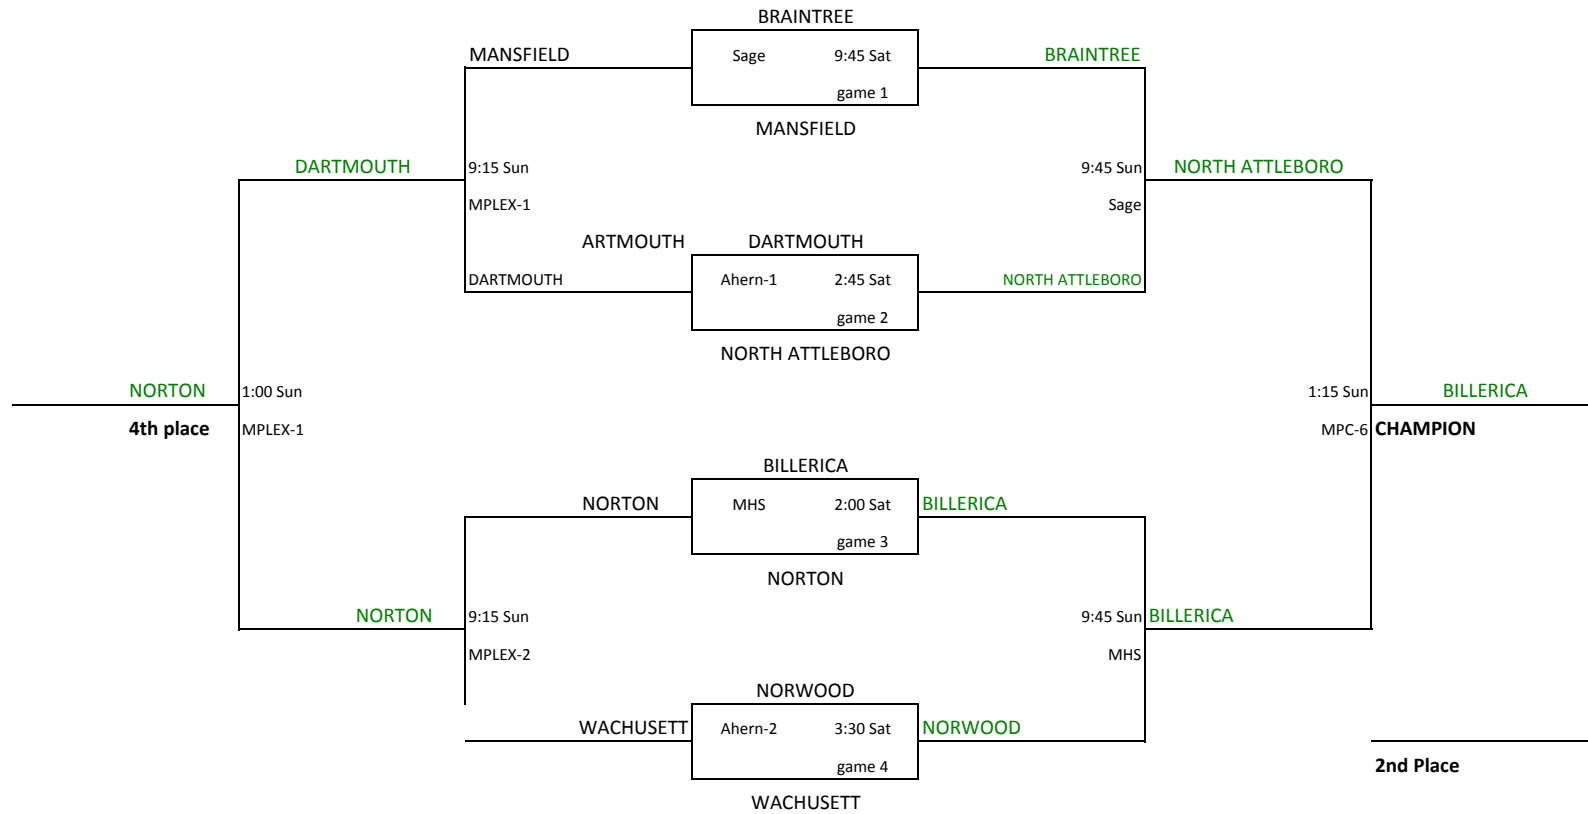

7TH GRADE BOYS DIVISION 1

Seed	TEAM NAME	League Name
1	Groton-Duns	CMYBL
2	Brockton	MW
3	North Quincy	SS
4	Dartmouth	Cape
5	Randolph	MW
6	Waltham	CMYBL
7	Nashoba	CMYBL
8	Mansfield	MW

7th Grade Boys Div 2

7TH GRADE BOYS DIVISION 2

Seed	TEAM NAME	League Name
1	Wayland	MW
2	Gardner	CMYBL
3	*Marlboro	SCMYBL
4	Rochester	Cape
5	Lunenburg	NCMYBL
6	Weston	MW
7	Westwood	MW
8	Shrewsbury	SCMYBL

7th Grade Girls Div 1