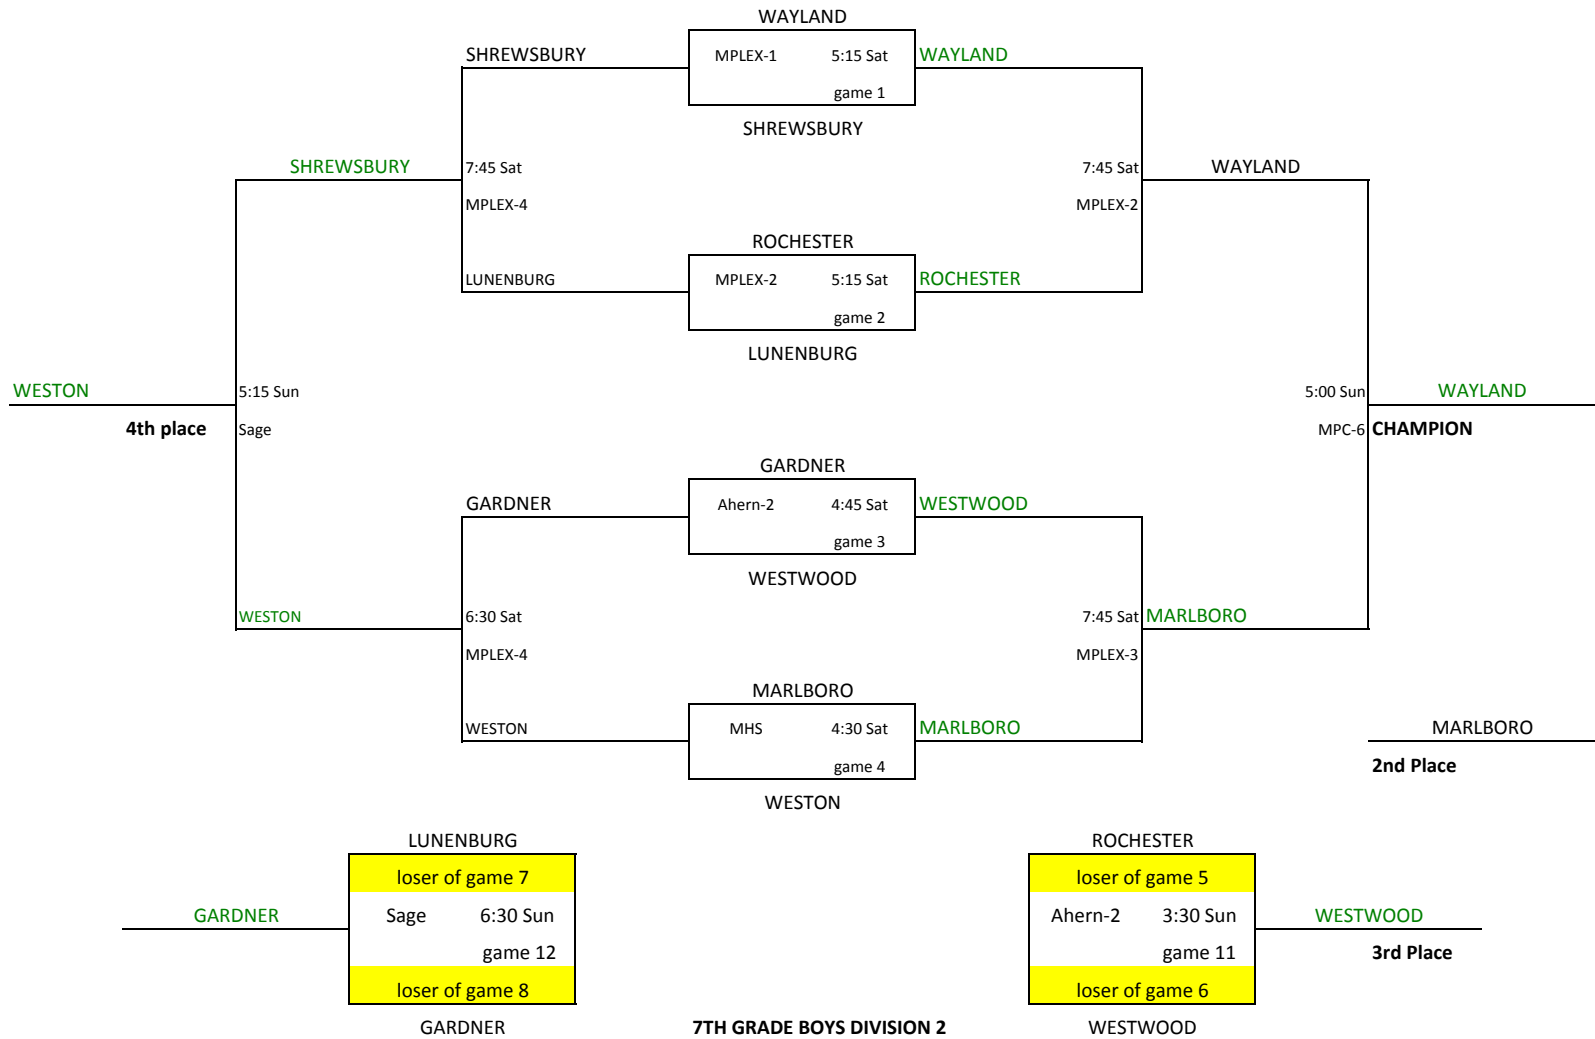

7th Grade Boys Div 2

7TH GRADE BOYS DIVISION 2

Seed	TEAM NAME	League Name
1	Wayland	MW
2	Gardner	CMYBL
3	*Marlboro	SCMYBL
4	Rochester	Cape
5	Lunenburg	NCMYBL
6	Weston	MW
7	Westwood	MW
8	Shrewsbury	SCMYBL