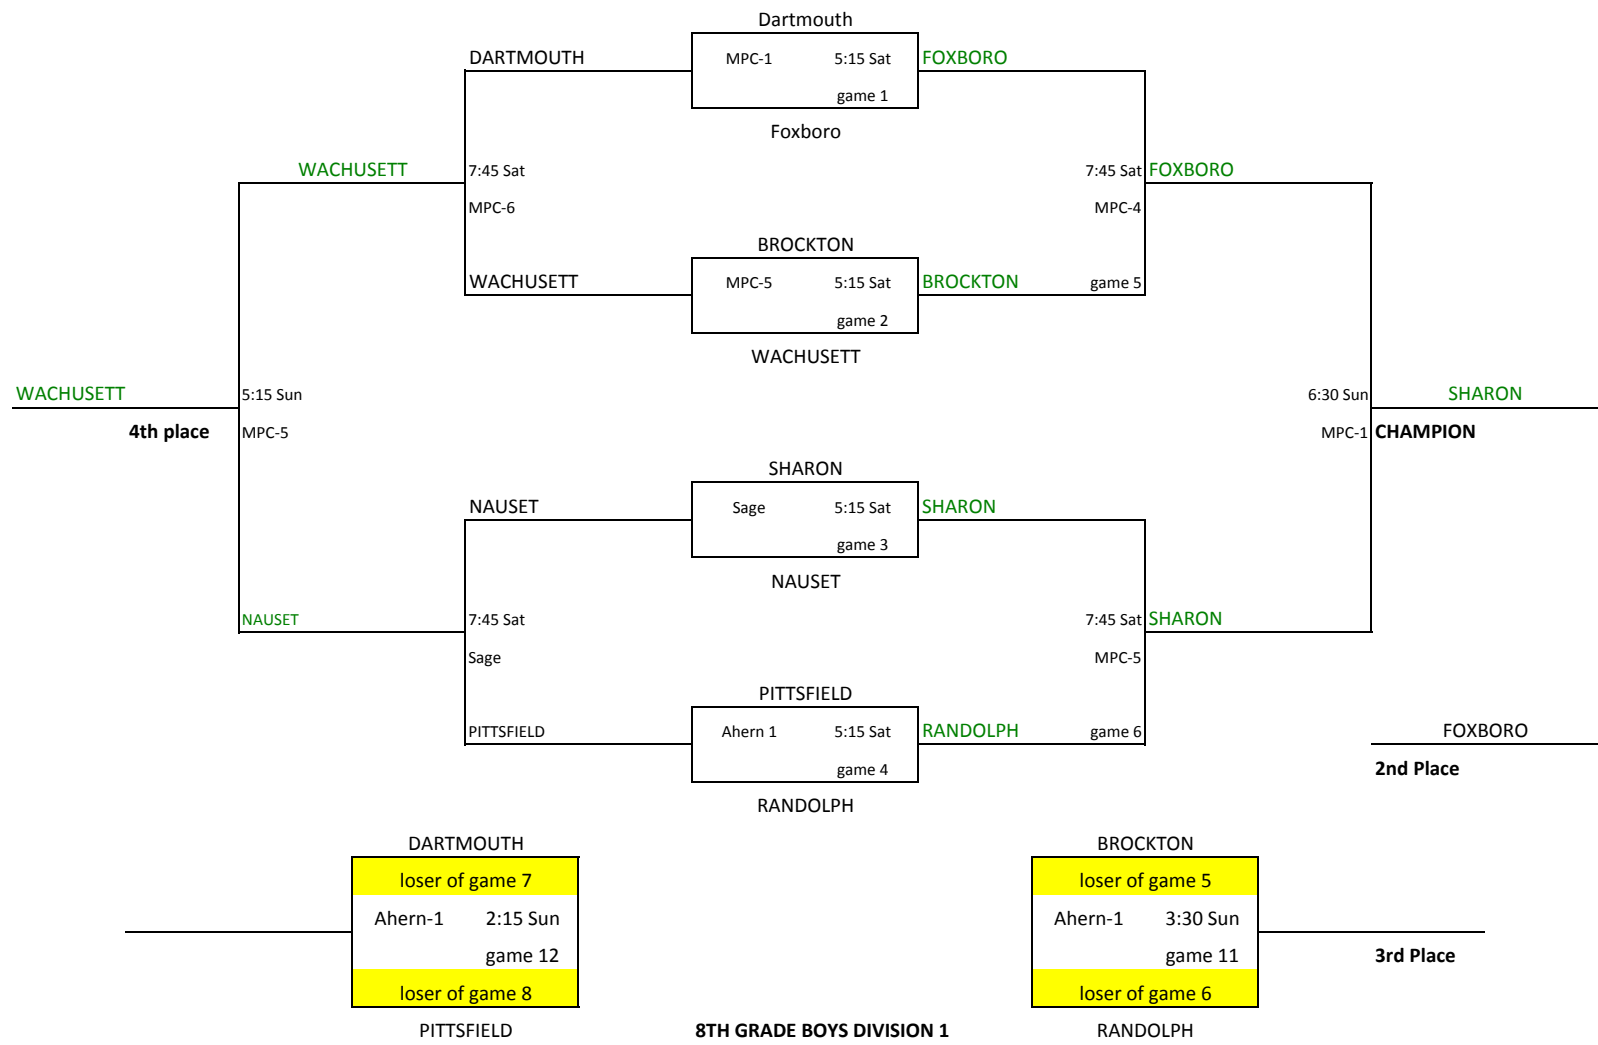

8th Grade Boys Div 1

- 8TH GRADE BOYS DIVISION 1**
- | Seed | TEAM NAME (Town) |
|------|------------------|
| 1 | Dartmouth |
| 2 | Sharon |
| 3 | Pittsfield |
| 4 | Brockton |
| 5 | Wachusett Green |
| 6 | Randolph |
| 7 | Nauset Cape |
| 8 | Foxboro |