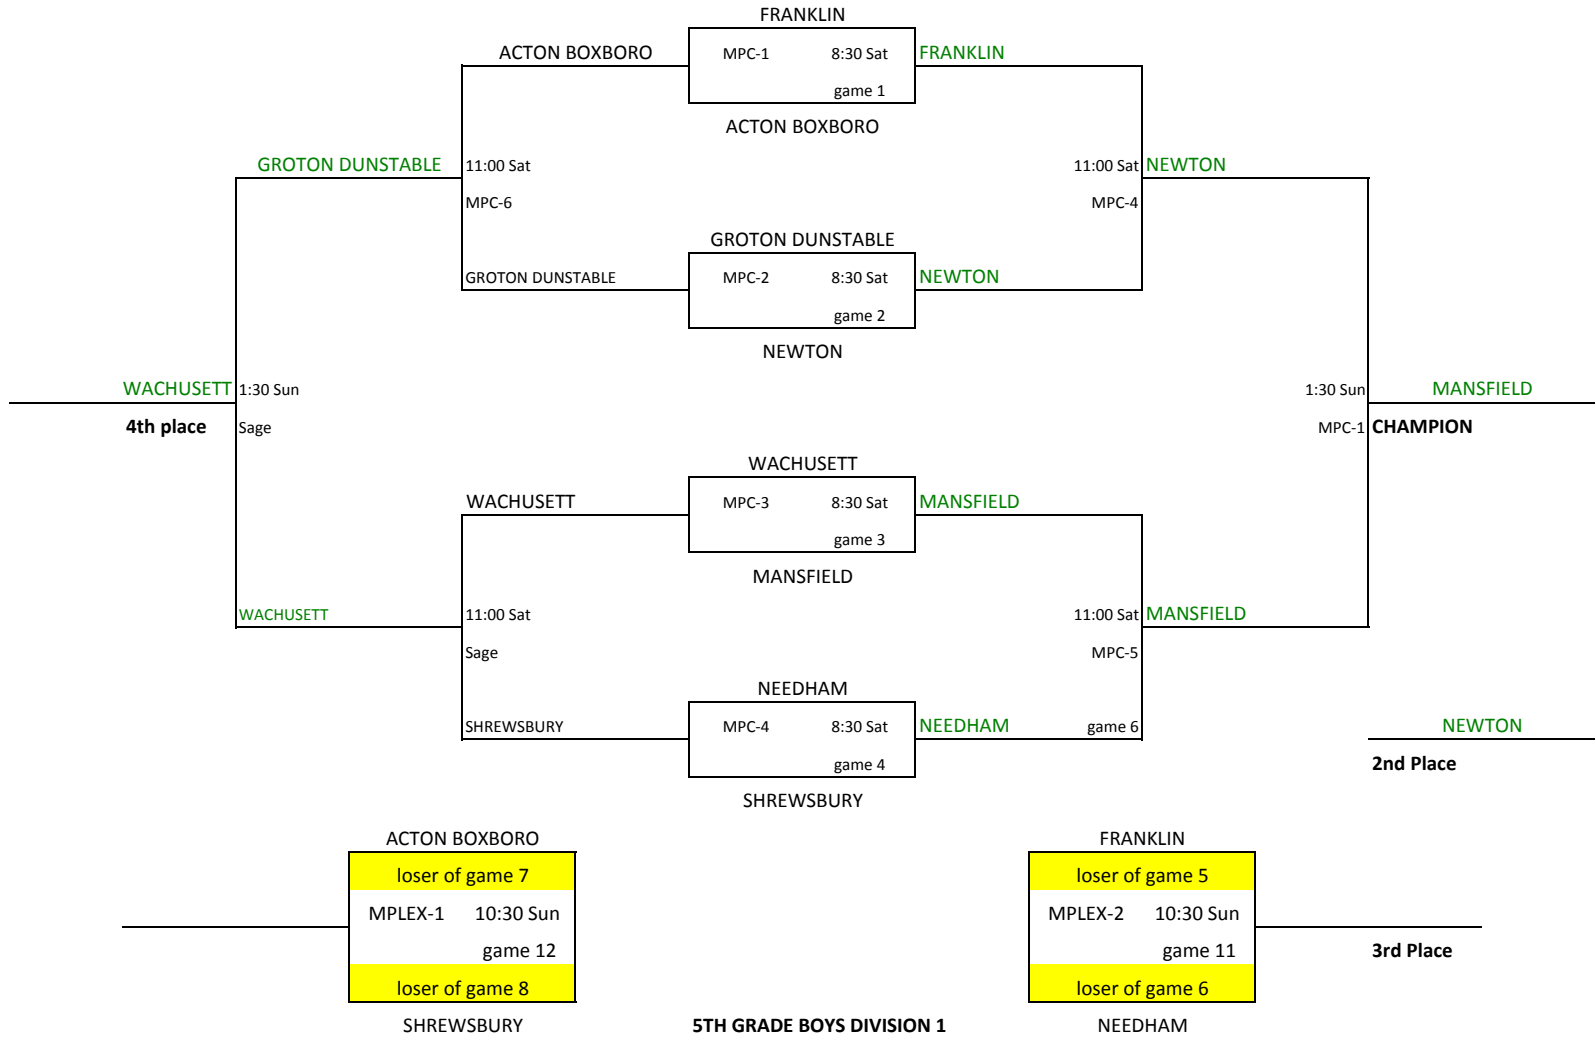

5th Grade Boys Div 1

5TH GRADE BOYS DIVISION 1

Seed	TEAM NAME	League Name
1	Franklin	Cape Cod
2	Wachusett	CMYBL
3	NEEDHAM	Metrowest
4	Groton Duns	CMYBL
5	Newton	Metrowest
6	Shrewsbury	SCMYBL
7	Mansfield	Metrowest
8	Acton Boxbo	CMYBL