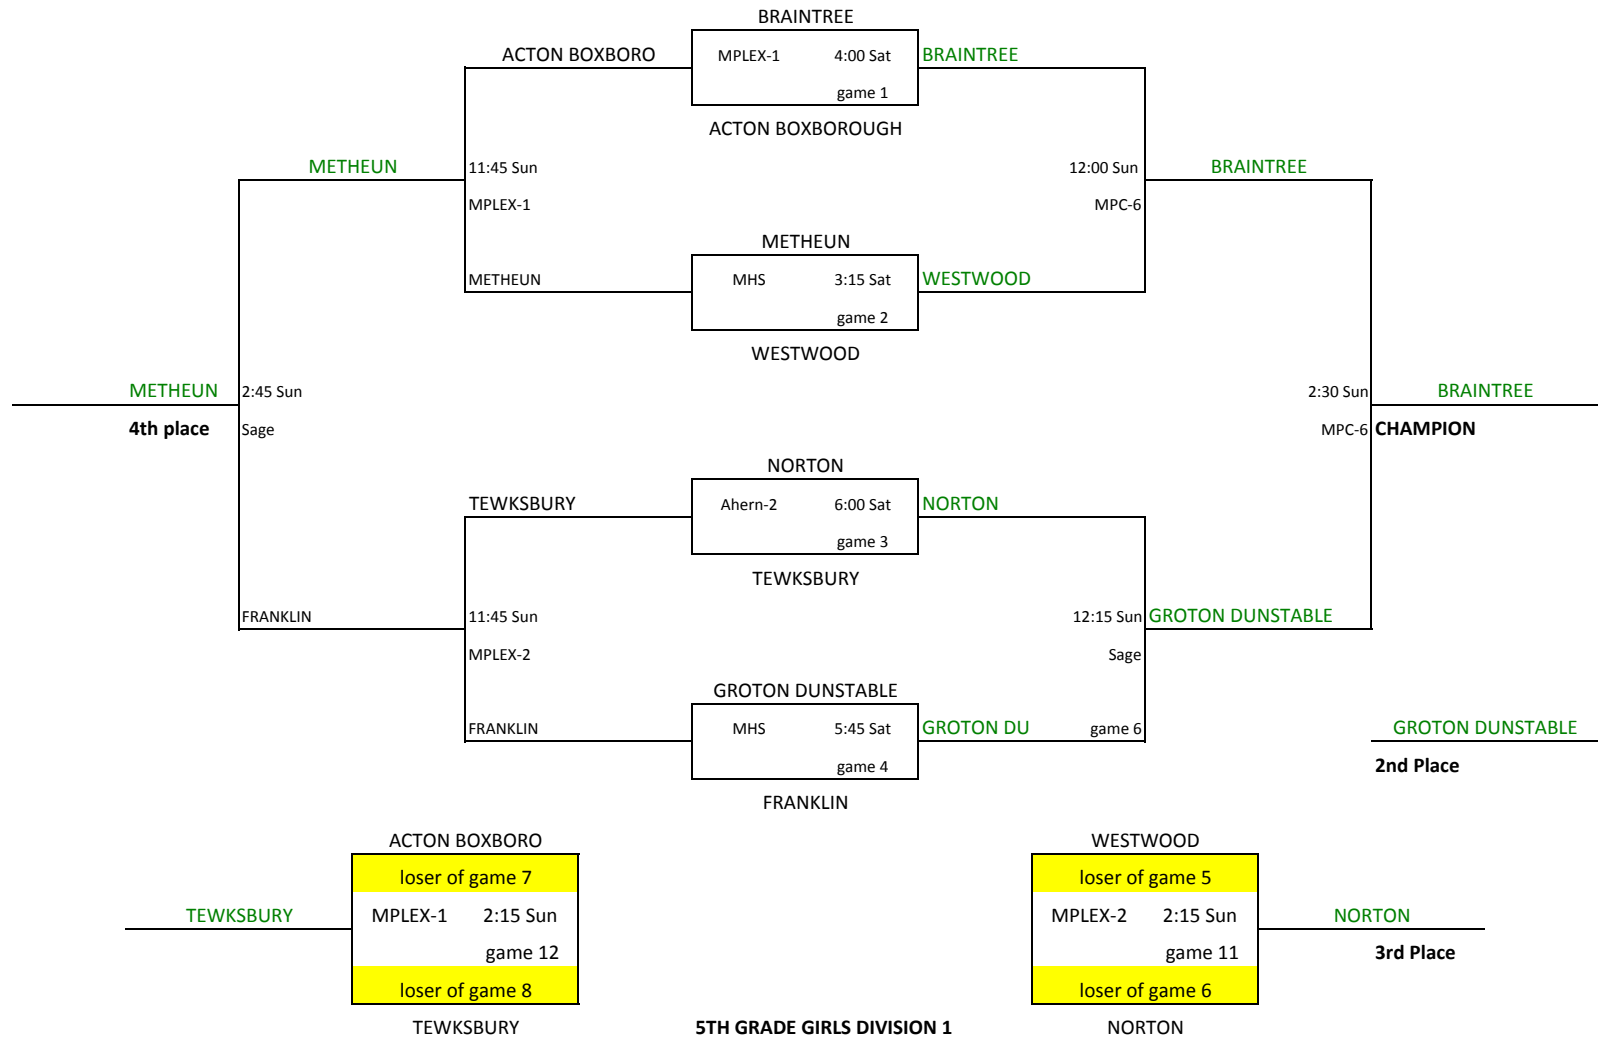

5th Grade Girls Div 1

5TH GRADE GIRLS DIVISION 1

Seed	TEAM NAME	League Name
1	Braintree	SS
2	Norton	MW
3	Groton Duns	CMYBL
4	Metheun	RV
5	Westwood	MW
6	Franklin	MW
7	Tewksbury	RV
8	Acton Boxbo	CMYBL