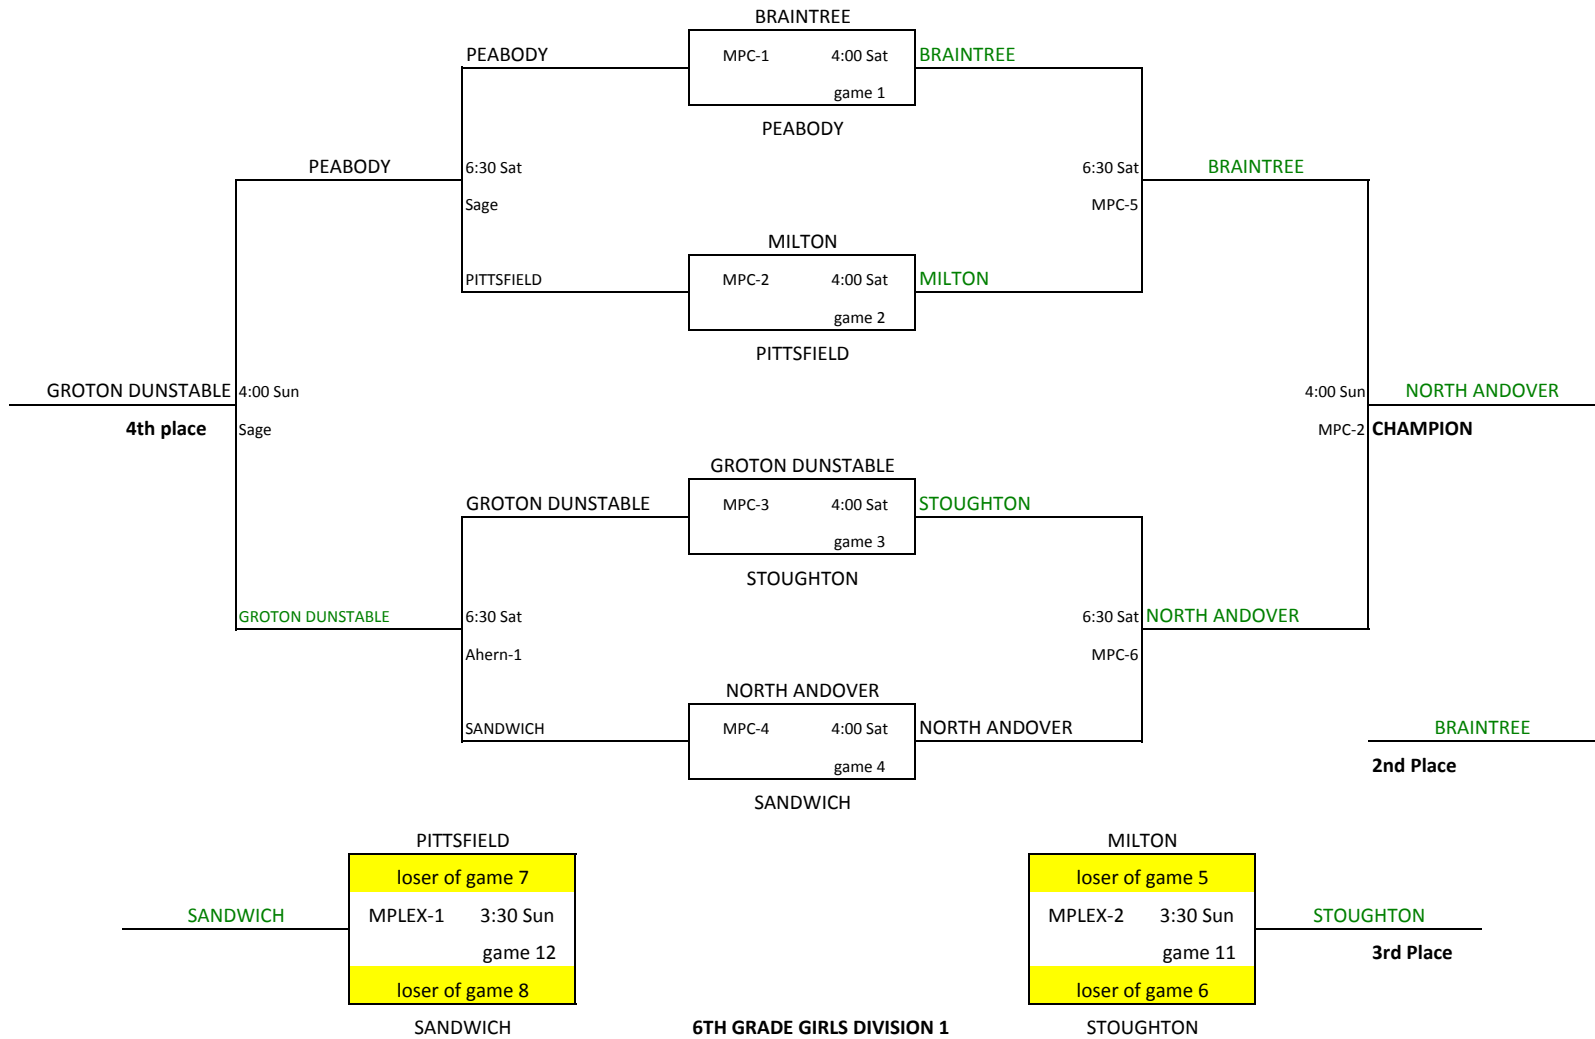

MPLEX-4 4:30 Sun
game 11

loser of game 6

SANDWICH

6TH GRADE BOYS DIVISION 2

Seed	TEAM NAME	League Name
1	Groton-Duns	CMYBL
2	Sandwich	Cape
3	Sutton	SCMYBL
4	Gardner	NCMYBL
5	Sudbury	Metrowest
6	Medway	Metrowest
7	Waltham	CYMBL
8	Northboro	SCMYBL

6th Grade Girls Div 1

6TH GRADE GIRLS DIVISION 1

Seed	TEAM NAME	League Name
1	Braintree	South Shore
2	Groton Duns	CMYBL
3	North Andov	RV
4	Milton	MW
5	Pittsfield	Western Mass
6	Sandwich	Cape
7	Stoughton	MW
8	Peabody	RV