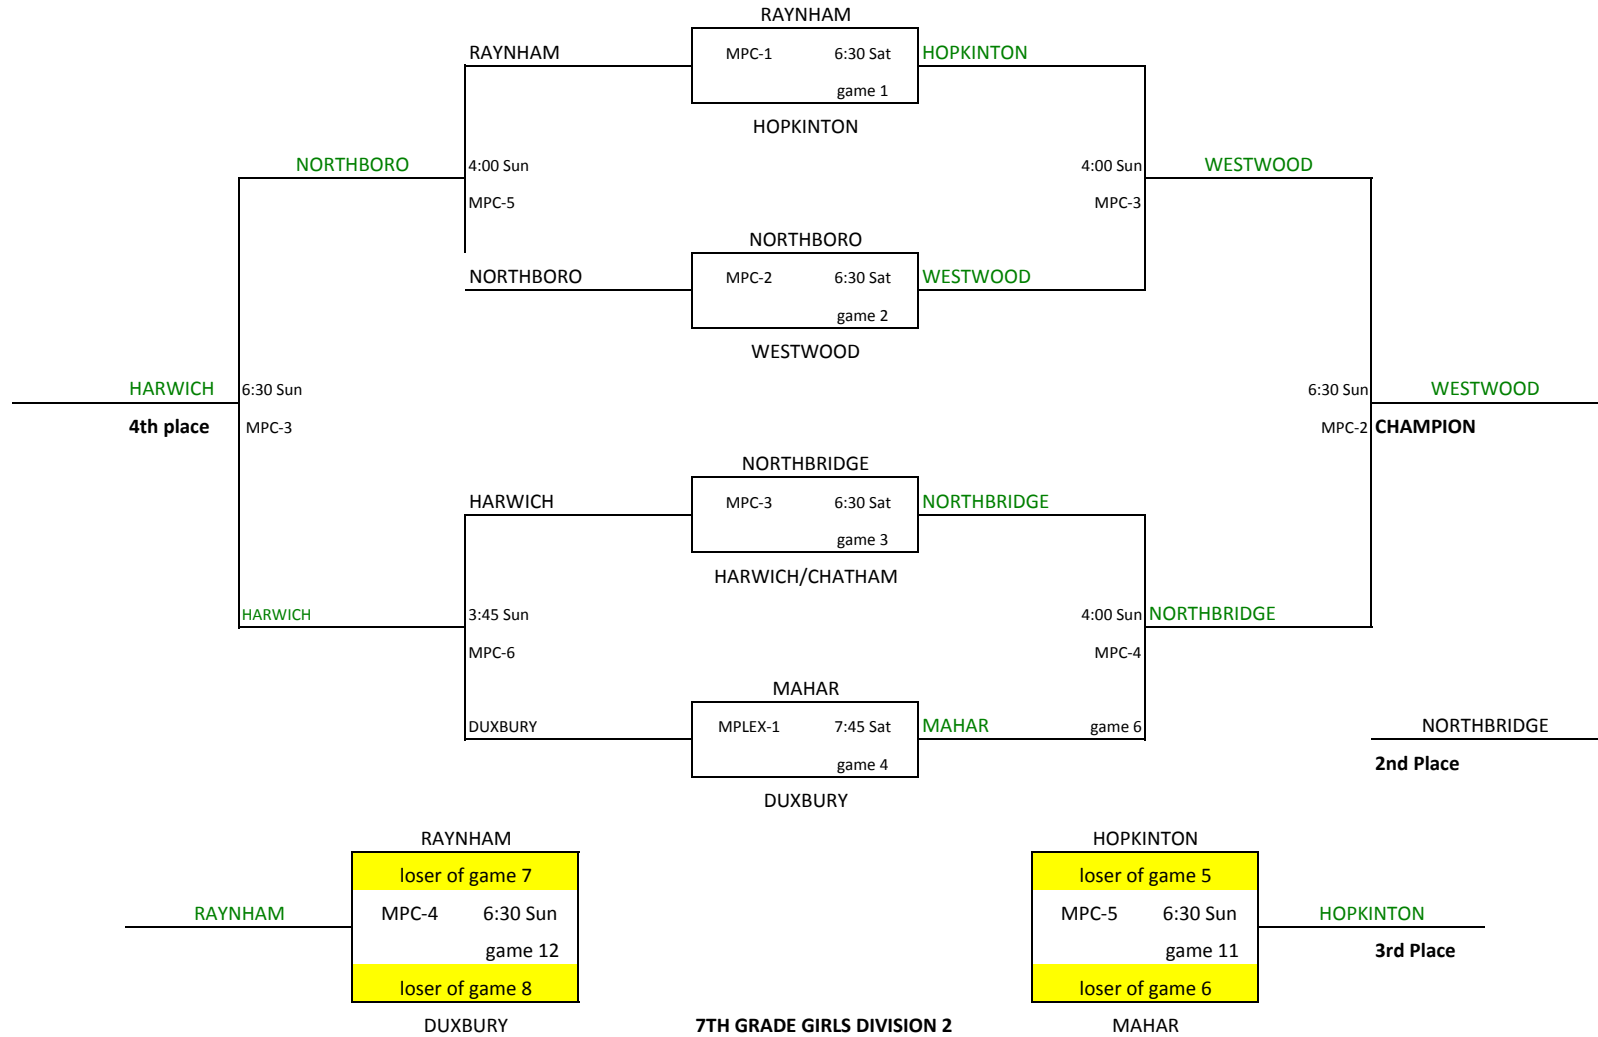

7th Grade Girls Div 2

7TH GRADE GIRLS DIVISION 2

Seed	TEAM NAME	League Name
1	Raynham	SS
2	*Northbridge	SCMYBL
3	Mahar	NCMYBL
4	Northboro	SCMYBL
5	Westwood	MW
6	Duxbury	SS
7	Harwich/Cha	Cape Cod
8	Hopkinton	SCMYBL