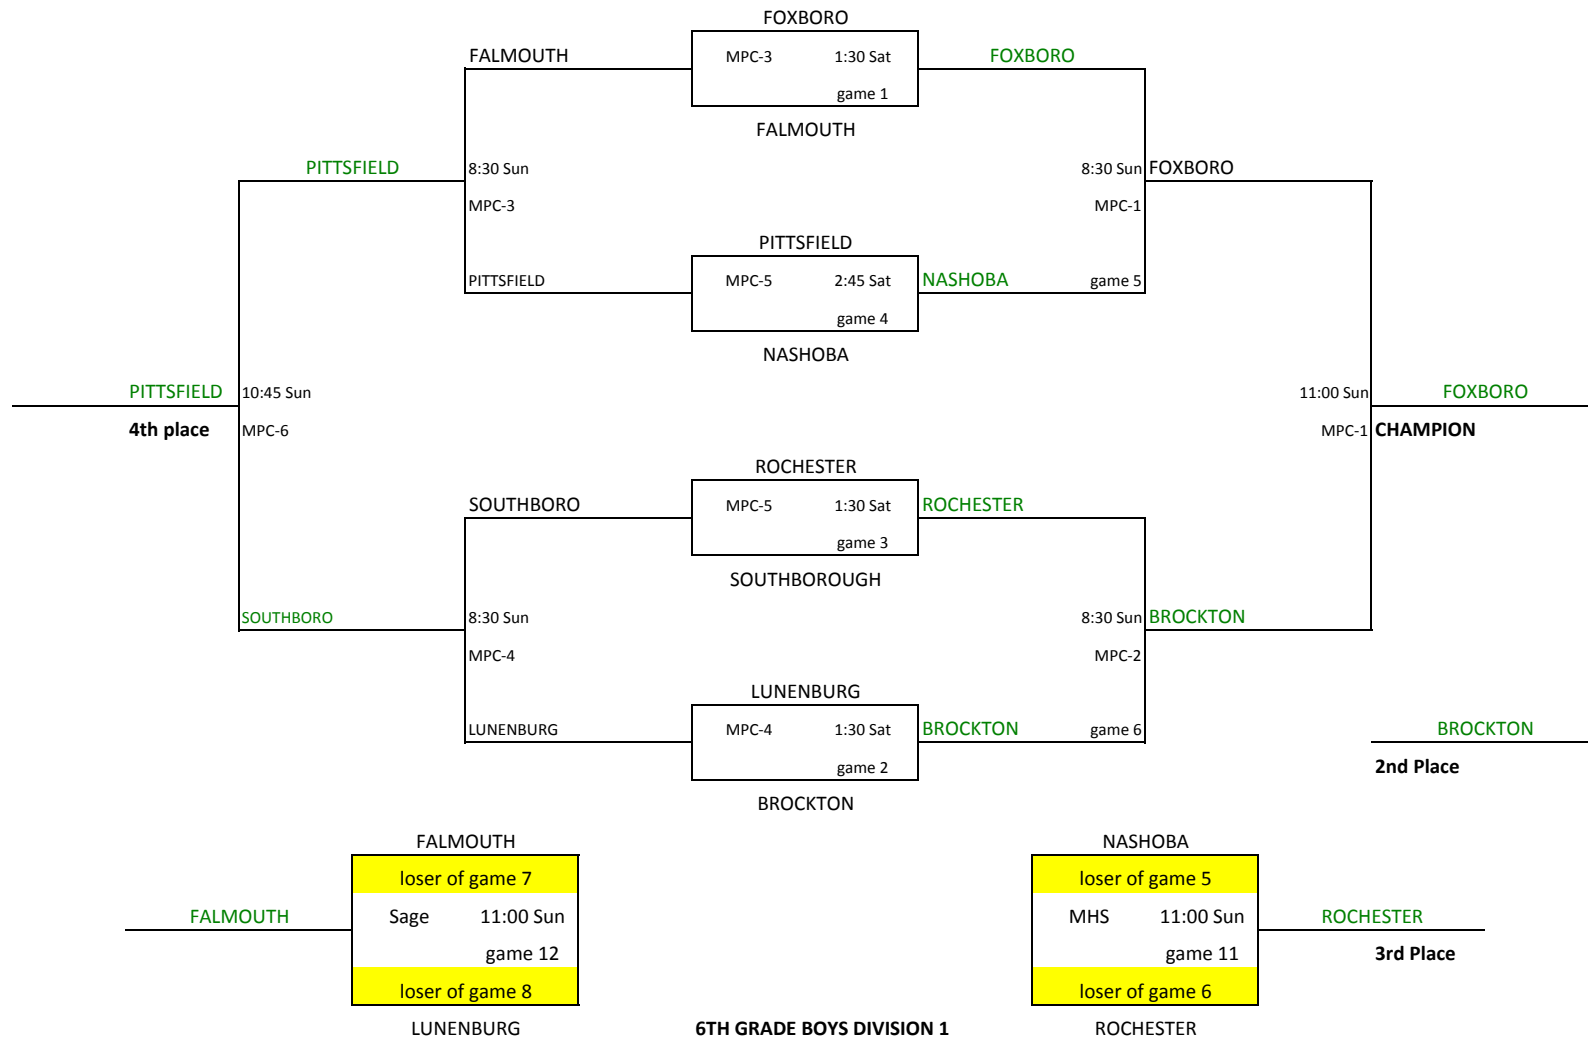

6th Grade Boys Div 1

6TH GRADE BOYS DIVISION 1

Seed	TEAM NAME	League Name
1	Foxboro	Metrowest
2	Rochester	Cape
3	Lunenburg	CMYBL
4	Pittsfield	Western Mass
5	Nashoba	CMYBL
6	Brockton	Metrowest
7	Southboroug	Metrowest
8	Falmouth	Cape