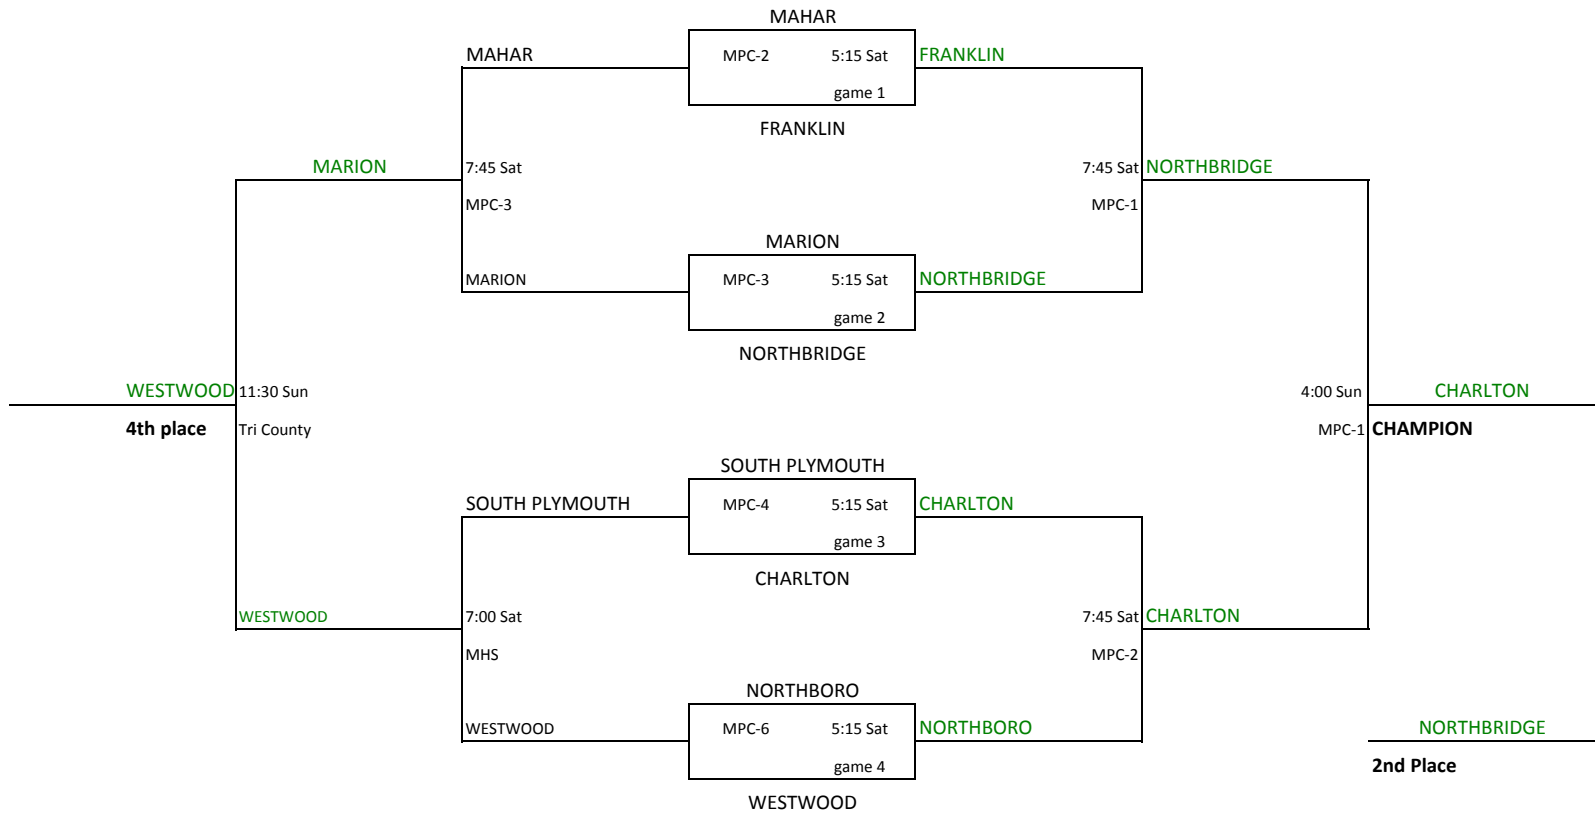

8th Grade Boys Div 2

MAHAR

loser of game 7

Ahern-1 4:45 Sun
game 12

loser of game 8

SOUTH PLYMOUTH

FRANKLIN

loser of game 5

Ahern-2 4:45 Sun
game 11

loser of game 6

NORTHBORO

8TH GRADE BOYS DIVISION 2

Seed	TEAM NAME	League Name
1	Mahar	(Oran; NCMYBL
2	South Plymo	Cape
3	Northboro	SCMYBL
4	Marion	At Large
5	Northbridge	(SCMYBL
6	Westwood	MW
7	Charlton	SCMYBL
8	Franklin	MW