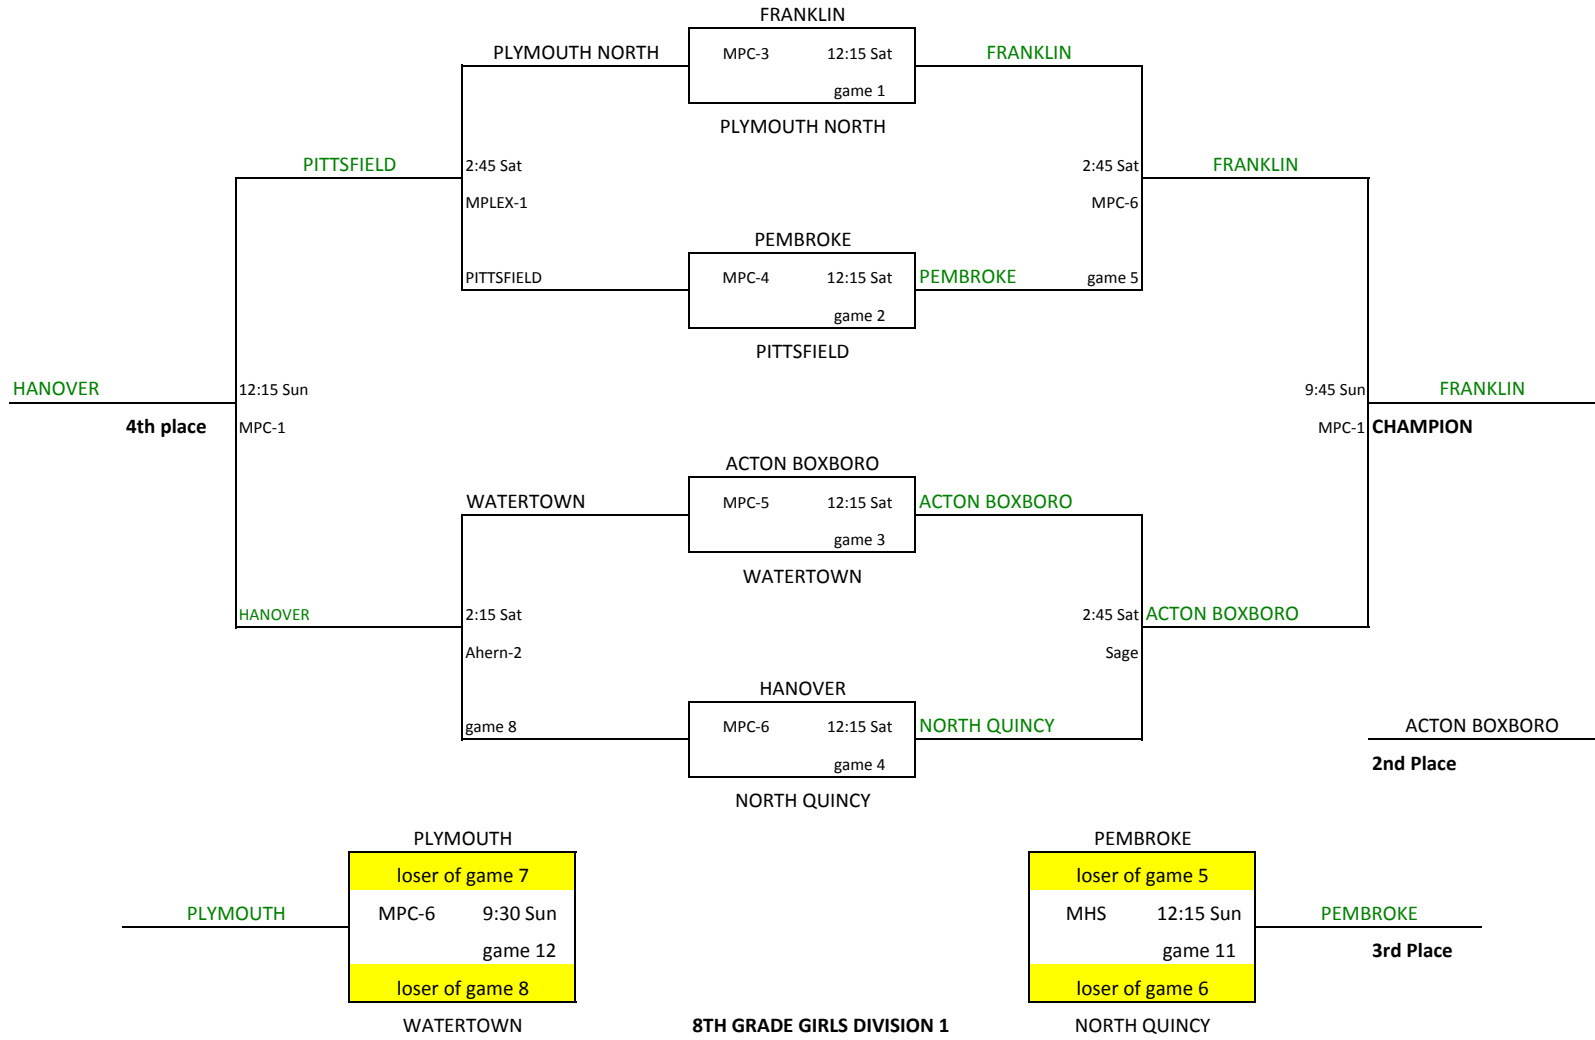

8th Grade Girls Div 1

8TH GRADE GIRLS DIVISION 1

Seed	TEAM NAME	League Name
1	Franklin	Cape Cod
2	Acton-Boxbo	CYMBL
3	Hanover	SS
4	Pembroke, NRV	
5	Pittsfield	Western Mass
6	North Quincy	MW
7	Watertown	MW
8	Plymouth	NcSS