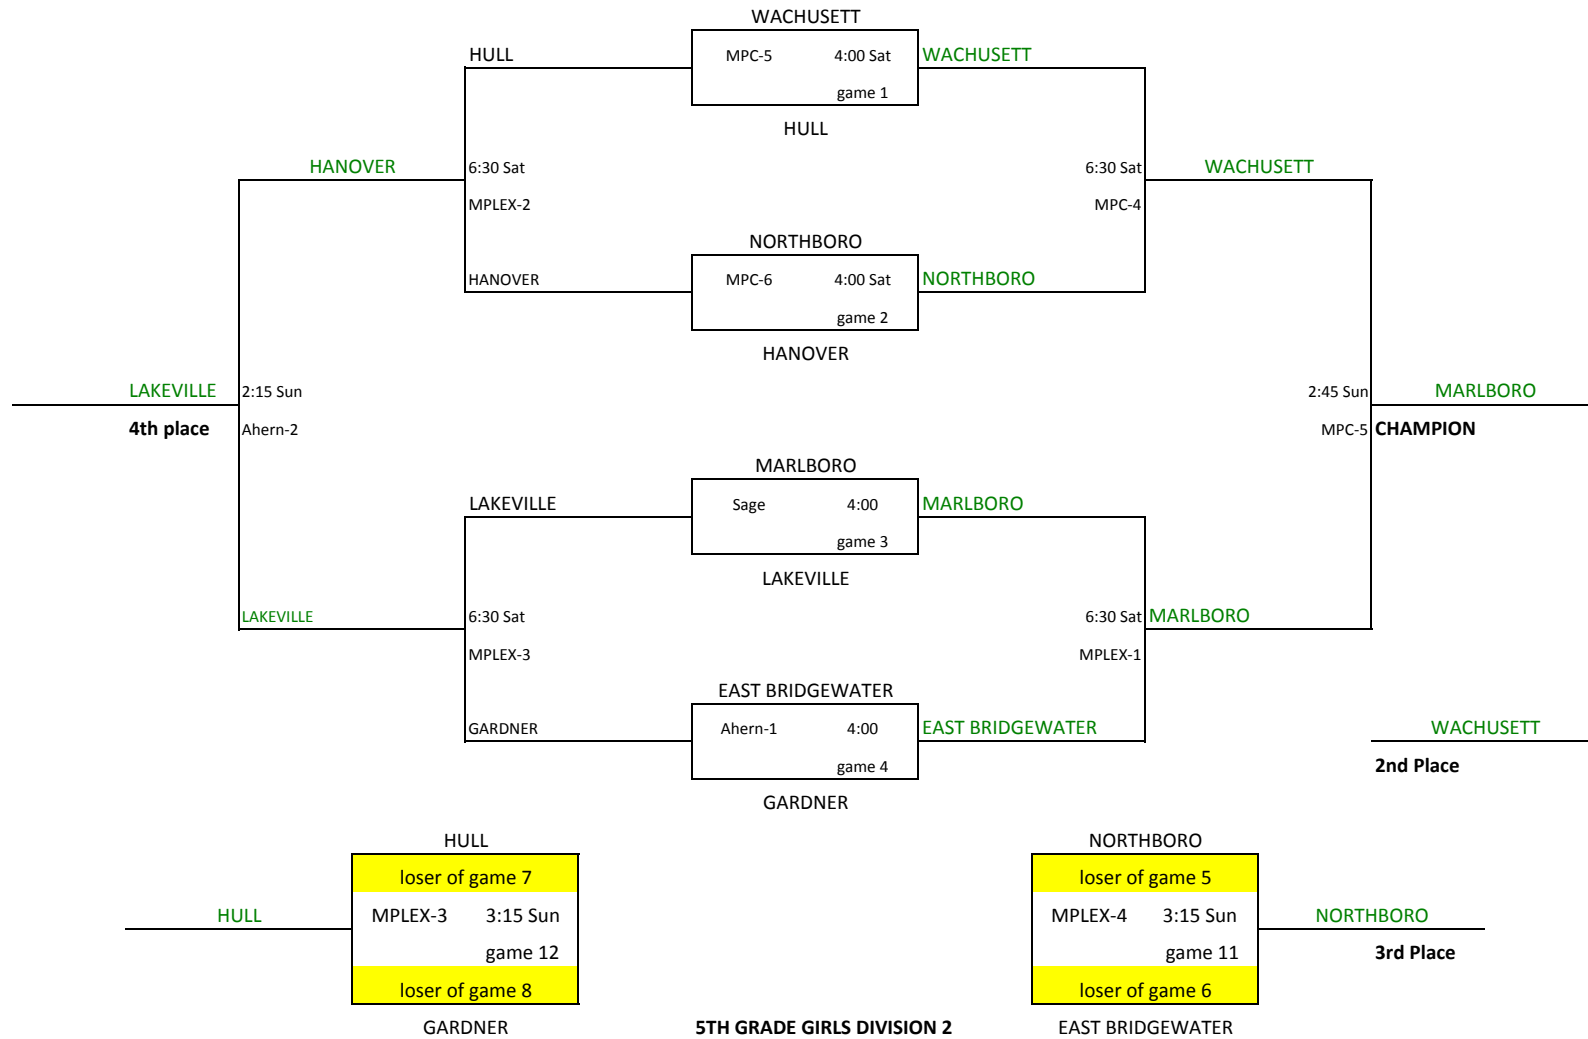

5th Grade Girls Div 2

5TH GRADE GIRLS DIVISION 2

Seed	TEAM NAME	League Name
1	Wachusett	NCMYBL
2	*Marlboro	SCMYBL
3	East Bridgewater	SS
4	Northboro	SCMYBL
5	Hanover	SS
6	Gardner	NCMYBL
7	Lakeville	Cape
8	Hull	SS