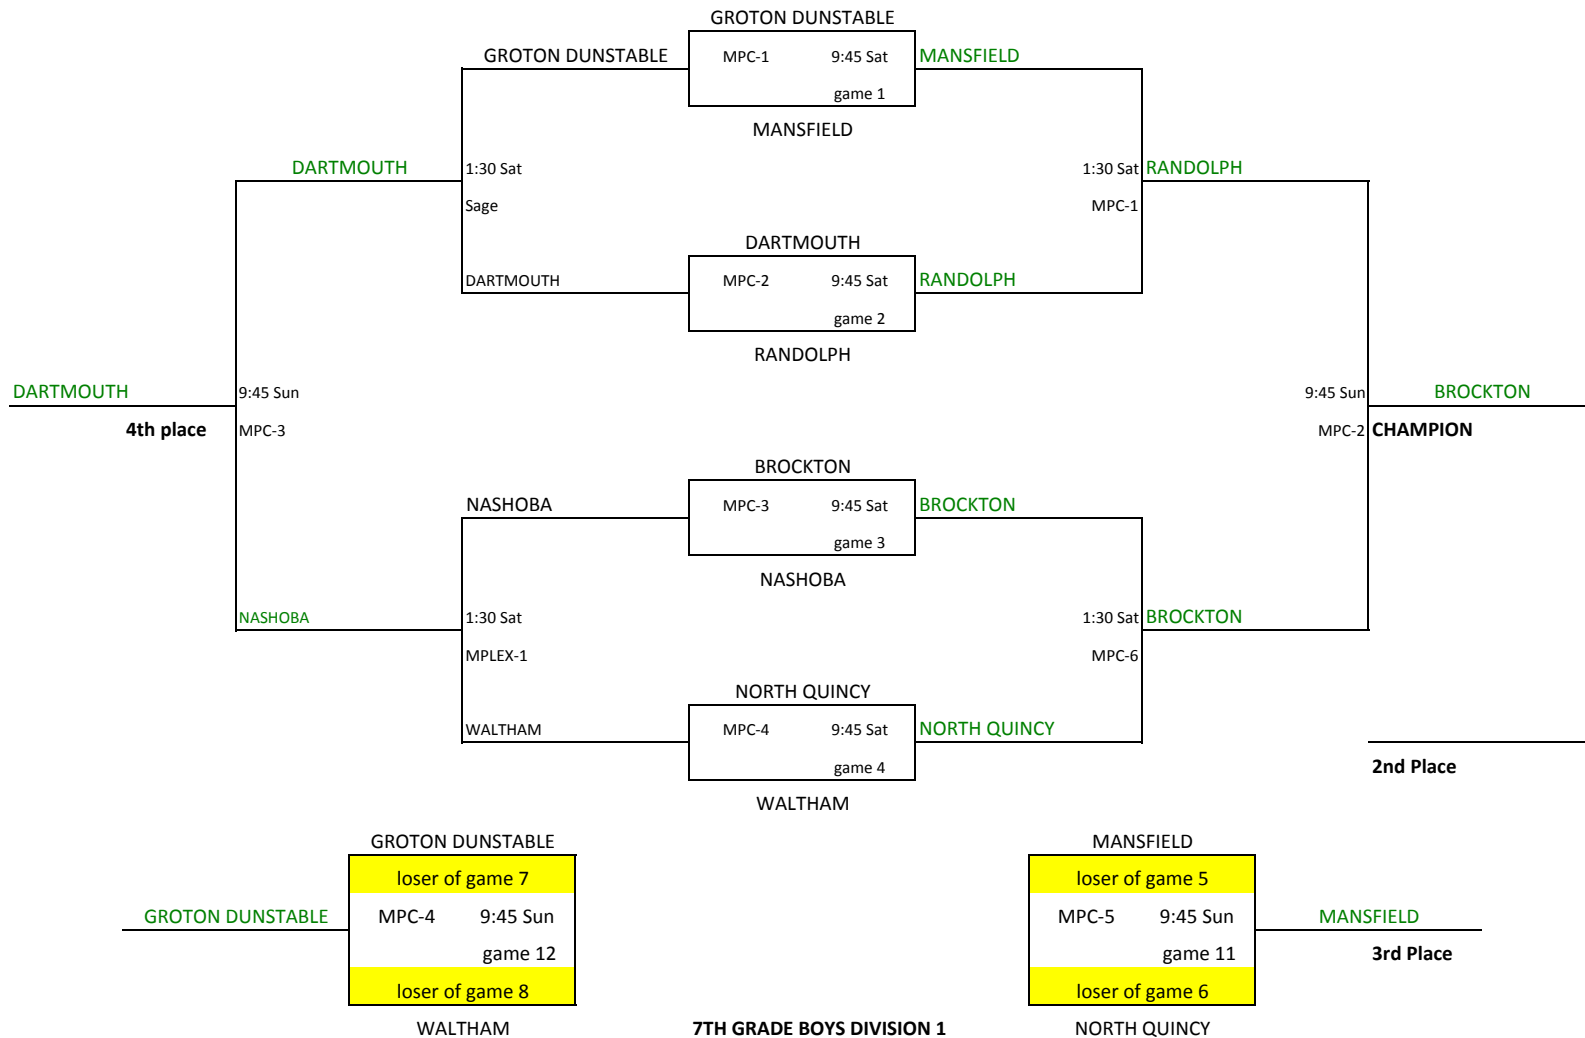

7th Grade Boys Div 1

7TH GRADE BOYS DIVISION 1

Seed	TEAM NAME	League Name
1	Groton-Duns	CMYBL
2	Brockton	MW
3	North Quincy	SS
4	Dartmouth	Cape
5	Randolph	MW
6	Waltham	CMYBL
7	Nashoba	CMYBL
8	Mansfield	MW